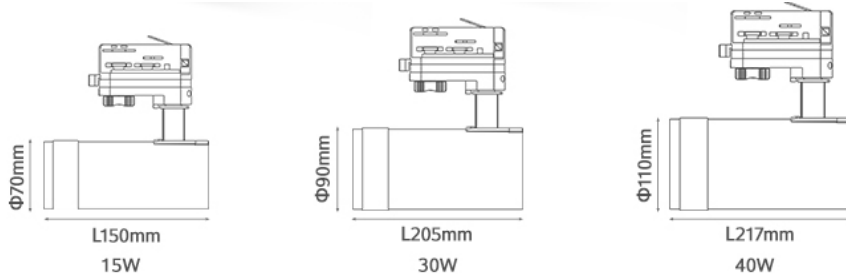

4 Wire Tracking System

LC

XC

- 8' Track
- 4' Track
- LE- Live End Connector
- FLX - Flexible Connector
- TC- T Connector
- SC - Straight Connector
- LC - L Connector
- XC - X Connector

ORDERING EXAMPLE: 1808-3W-2.7-S-15-13.5L-UNV-80-27-WT-D

MODEL	DIA Ø	LENGTH H
1808-15W	70mm / 2.7"	150mm / 5.9"
1808-30W	90mm / 3.5"	205mm / 8"
1808-40W	110mm / 4.3"	217mm / 8.6"