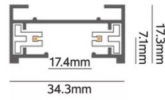

TABULATION & ORDERING NUMBER LOGIC

Model	TYPE	Size	Mounting	Watt	Lumens	Input Voltage	CRI	CCT	Finish	Dimming
1808	2W - 2 Wire	2.7- 2.7"	S - Surface	15 - 15W	13.5L - 1350Lm	UNV - 120V/ 227V	80 - 80 RA	30 - 3000K	WT - White	D - 0-10V
	3W - 3 Wire	3.5 - 3.5"	P - Pendant	30 - 30W	27L - 2700Lm					
	4W - 4 Wire	4.3 - 4.3"		40 - 40W	36L - 3600Lm					
							90 - 90 RA	40 - 4000K	BK - Black	T - Triac
								50 - 5000K	GR - Grey	

B

Accessories

2 Wire Tracking System