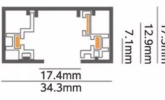

3 Wire Tracking System