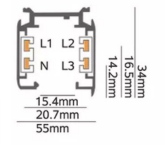

PHOTOMETRY

TABULATION & ORDERING NUMBER LOGIC

Model	TYPE	Size	Mounting	Watt	Lumens	Input Voltage	CRI	CCT	Finish	Dimming
1808	2W - 2 Wire	2.7- 2.7"	S - Surface	15 - 15W	13.5L - 1350Lm	UNV - 120V/ 227V	80 - 80 RA	30 - 3000K	WT - White	D - 0-10V
	3W - 3 Wire	3.5 - 3.5"	P - Pendant	30 - 30W	27L - 2700Lm					
	4W - 4 Wire	4.3 - 4.3"		40 - 40W	36L - 3600Lm					
							90 - 90 RA	40 - 4000K	BK - Black	T - Triac
								50 - 5000K	GR - Grey	

4 Wire Tracking System

LC

XC

- 8' Track
- 4' Track
- LE- Live End Connector
- FLX - Flexible Connector
- TC- T Connector
- SC - Straight Connector
- LC - L Connector
- XC - X Connector

ORDERING EXAMPLE: 1808-3W-2.7-S-15-13.5L-UNV-80-27-WT-D

MODEL	DIA Ø	LENGTH H
1808-15W	70mm / 2.7"	150mm / 5.9"
1808-30W	90mm / 3.5"	205mm / 8"
1808-40W	110mm / 4.3"	217mm / 8.6"